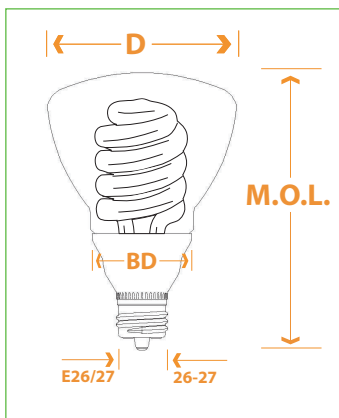

CFL-R40™ & CFL-R30™ DIMMABLE

ANALOG DIMMING™
10% 100%
HIGH POWER FACTOR