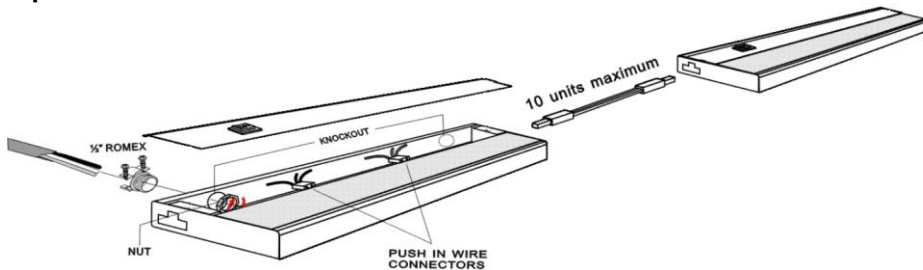

Hardwire Option 1