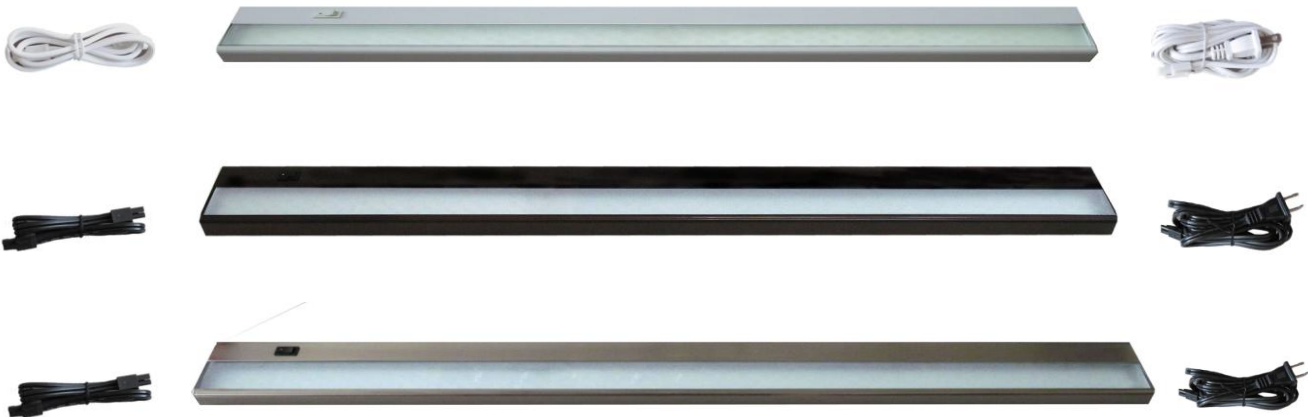

Hardwire Option #2 (using our plastic J box sold separately)

Kitchen Counter   Cabinets   Architectural Built-ins   Computer Desk
Retail Environments   Display Cases   Medical Facilities   Workstations