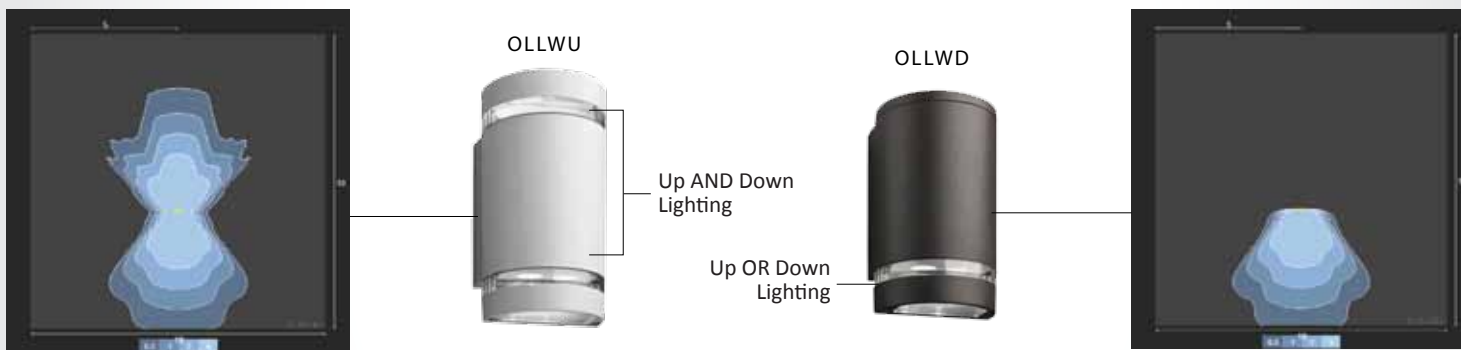

MODEL NO.	OLLWU	OLLWD
REPLACES	75W Incandescent	75W Incandescent
CONFIGURATION	Up AND Down Light	Up OR Down Light
AVAILABLE COLORS	Bronze or White	Bronze or White
INPUT WATTS	14	9
DELIVERED LUMENS	500	270
LUMENS PER WATT	34	30
CRI	74	74
LIGHT COLOR (CCT)	4000K	4000K
VOLTAGE	120V - 277V	120V - 277V
WARRANTY	5 years	5 years

Wall Wash Plot