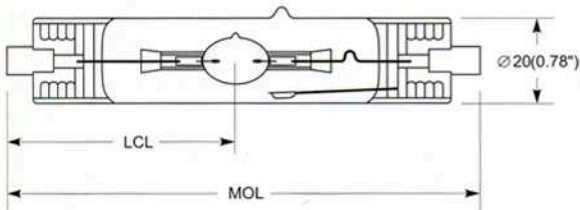

* Items only available for special orders

All measurements are shown in inches unless noted

Manage in Accordance with Disposal Laws

See: www.htr-group.com or 1-888-537-4874

See page 18/19/20 for safety handling and warning purposes

T6 Rx7s Base
70W