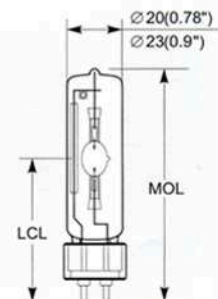

#### Lamp Code Suffix Designation

DW=Warm White

DM=Cool White

DD=Daylight

/UVS=UV-absorbing quartz glass

T9.5 Fc2 Base  
250W/400W

G12 Base