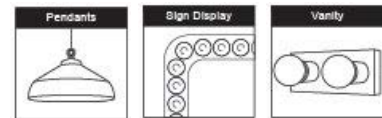

SUGGESTED USAGE