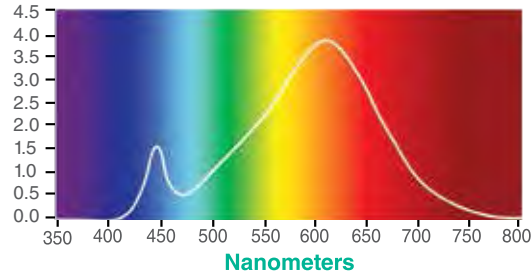

### Spectral Chart

item# 1003866 UTOPIA LED 2W S14, CLEAR, WW

Watts (W)	Ushio Ordering Code	Ushio Lamp Description	Bulb Type	Volts (V)	Color Temp (K)	Lumens (lm)	CRI	Avg Life (h)	Case Qty.
2	1003866	UTOPIA LED 2W S14, CLEAR, WW	S14	120	2700	100	80	50,000	16