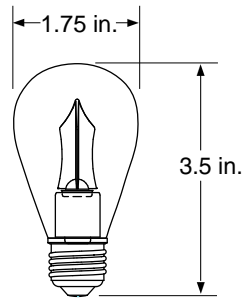

UTOPIA™ LED S14 SERIES

S14 - E26 Base

S14
E26 Base